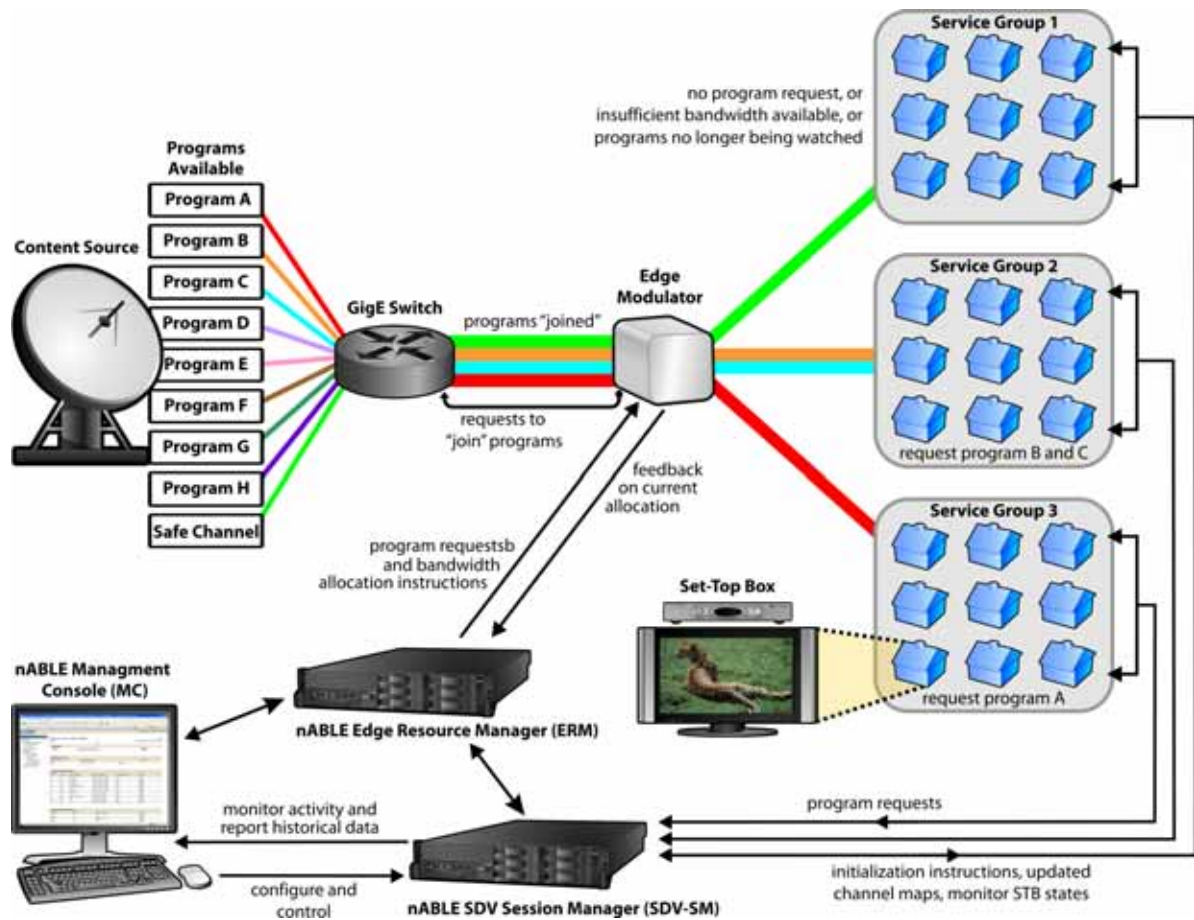

C-COR SDV Platform

The C-COR SDV Difference

- Non-proprietary and standards-based interfaces integrate with multiple third-party SDV vendors
- Leverages 7+ years of C-COR VOD, advertising, and session management expertise
- Now deployed in field trials with MSOs
- Uses unified management platform for advertising-supported SDV, VOD, and time-shifted TV services
- Extensive out-of-band traffic modeling expertise reduces CapEx
- Integrates with C-COR's full suite of on demand, OSS and broadband access capabilities

Americas Headquarters

60 Decibel Road • State College • Pennsylvania • 16801 • USA
T: 1-814-238-2461 T: 1-800-233-2267 F: 1-814-238-4065

EuroPacific Headquarters

Transistorstraat 44-V • 1322 CG Almere • The Netherlands
T: 31-36-546 1111 F: 31-36-536 4255

The C-COR logo is a registered trademark of C-COR Incorporated.
Copyright © 2007 C-COR Incorporated. All rights reserved.

www.c-cor.com